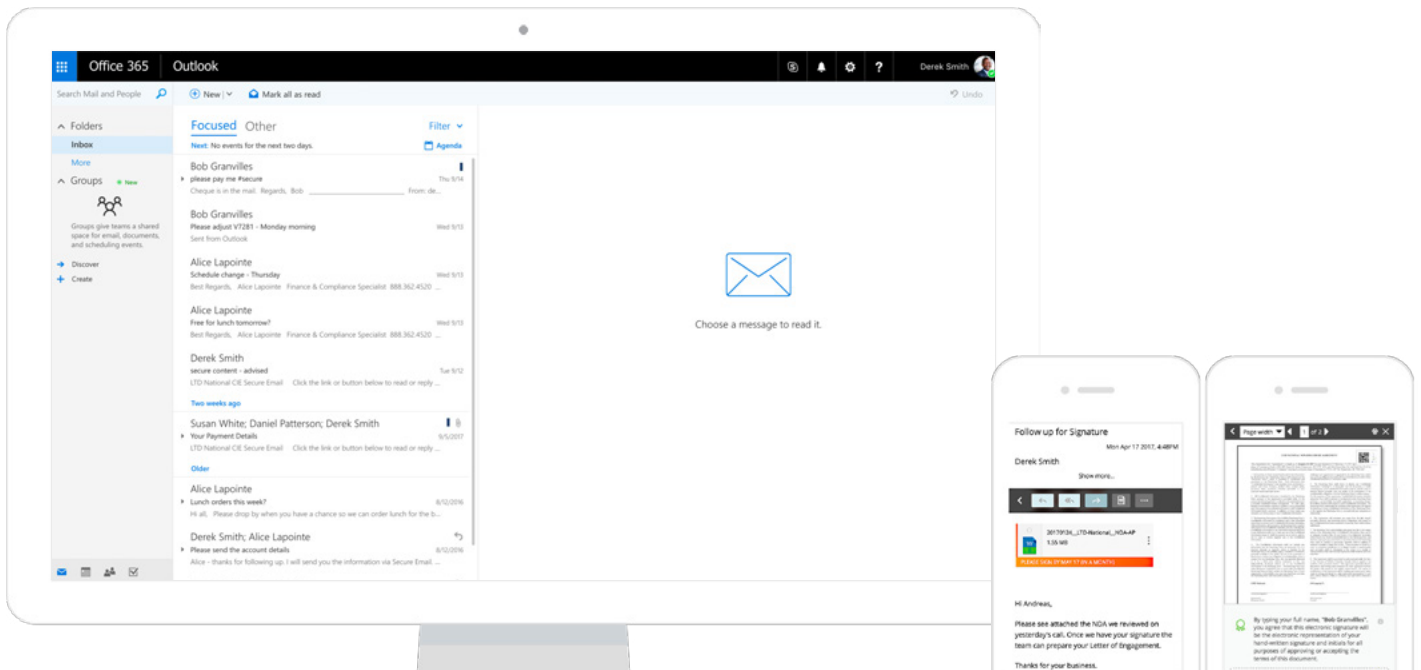

DeliverySlip for 365

Transform 365 into a powerful, secure communications platform with DeliverySlip Secure Messaging.

*Encrypt all communications and securely provision e-signatures, share large files,
and mount e-campaigns right in 365 using existing accounts.*

How it works

DeliverySlip Secure Messaging protects your business communications with complete message encryption, secure large file sharing, legally-binding e-signatures, and bulk send e-campaigns right in 365 using existing addresses. Plus, its advanced controls let you track, manage, and prove everything. Ideal for regulated organizations, DeliverySlip Secure Messaging is the new way to do business.