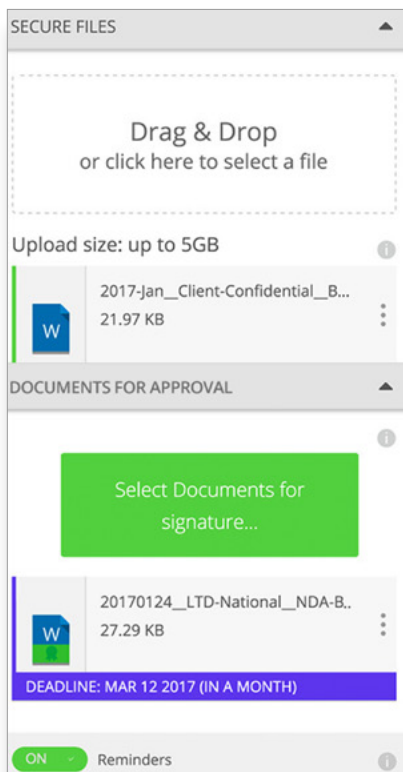

How it works

DeliverySlip Secure Messaging protects your business communications with complete message encryption, secure large file sharing, legally-binding e-signatures, and bulk send e-campaigns right in 365 using existing addresses. Plus, its advanced controls let you track, manage, and prove everything. Ideal for regulated organizations, DeliverySlip Secure Messaging is the new way to do business.

SECURE E-SIGNATURES

Request or provide legally valid secure e-signatures in seconds right in 365 without any additional workflows or third-party applications.

SECURE LARGE FILE SHARING

Securely send, receive, track, and control file attachments up to 5 GBs directly within 365 regardless of any attachment size restrictions in place.