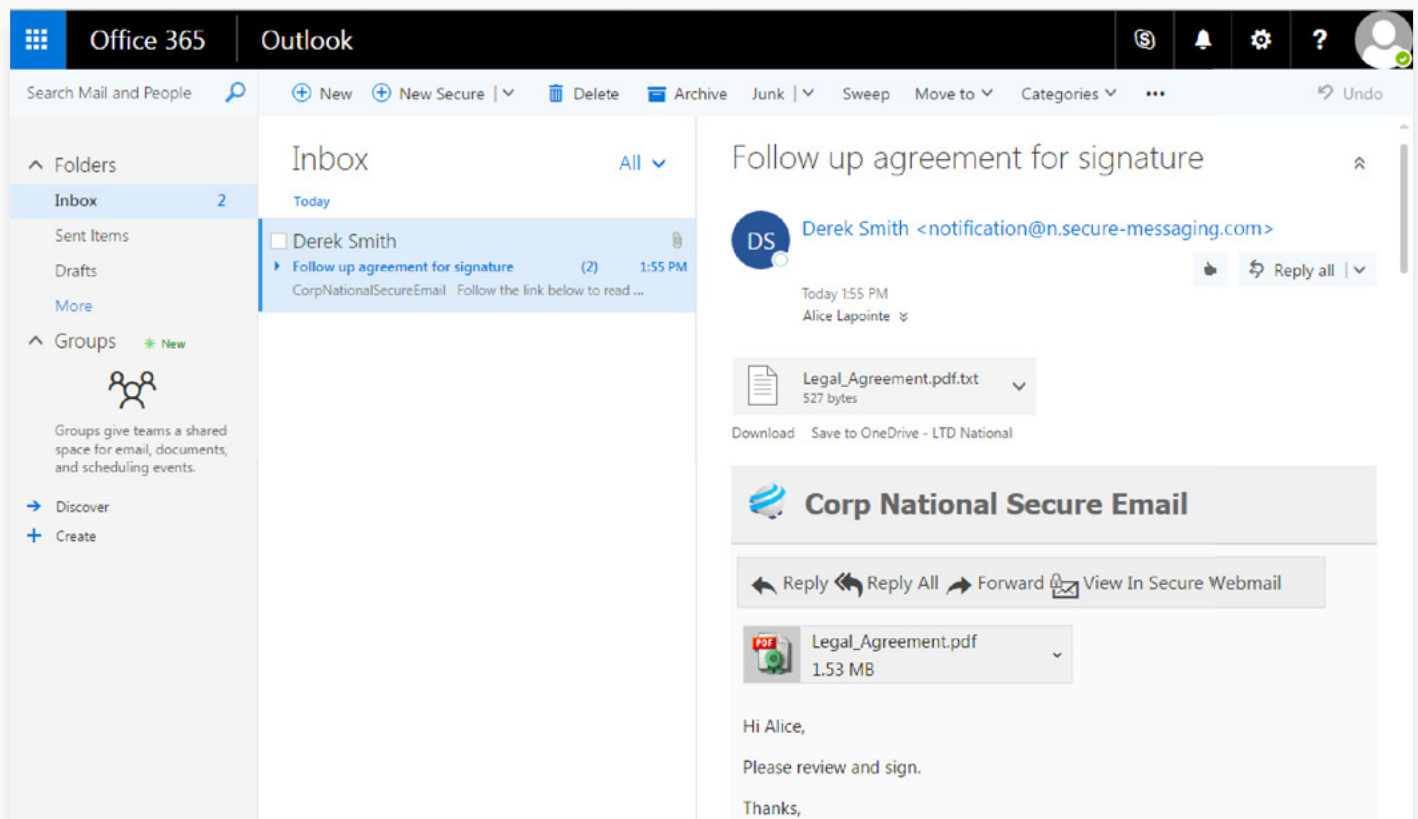

DeliverySlip for 365

Transform 365 into a powerful, secure communications platform with DeliverySlip Secure Messaging.

*Encrypt all communications and securely provision e-signatures, share large files,
and mount e-campaigns right in 365 using existing accounts.*

How it works

DeliverySlip Secure Messaging protects your business communications with complete message encryption, secure large file sharing, legally-binding e-signatures, and bulk send e-campaigns right in 365 using existing addresses. Plus, its advanced controls let you track, manage, and prove everything. Ideal for regulated organizations, DeliverySlip Secure Messaging is the new way to do business.