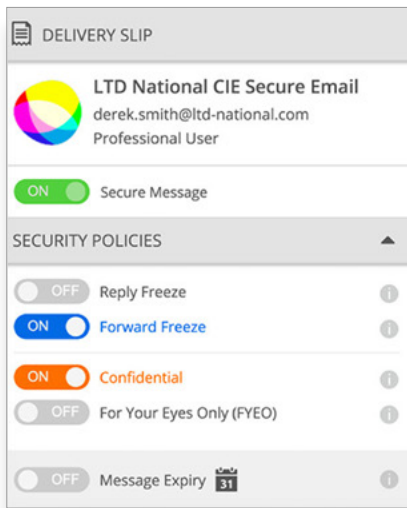

DeliverySlip for 365

Transform 365 into a powerful, secure communications platform with DeliverySlip Secure Messaging.

*Encrypt all communications and securely provision e-signatures, share large files,
and mount e-campaigns right in 365 using existing accounts.*

How it works

DeliverySlip Secure Messaging protects your business communications with complete message encryption, secure large file sharing, legally-binding e-signatures, and bulk send e-campaigns right in 365 using existing addresses. Plus, its advanced controls let you track, manage, and prove everything. Ideal for regulated organizations, DeliverySlip Secure Messaging is the new way to do business.

SECURE E-SIGNATURES

Request or provide legally valid secure e-signatures in seconds right in 365 without any additional workflows or third-party applications.

SECURE LARGE FILE SHARING

Securely send, receive, track, and control file attachments up to 5 GBs directly within 365 regardless of any attachment size restrictions in place.