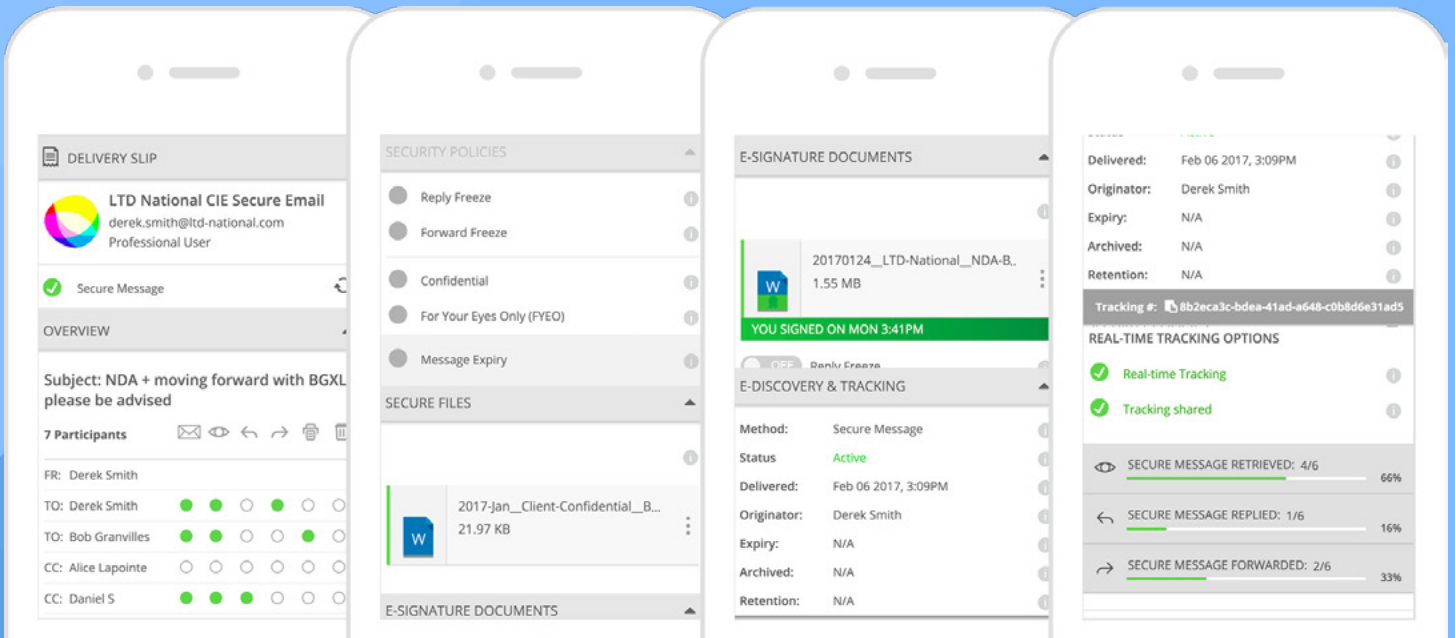

DeliverySlip

Be productive. Be collaborative. Be secure.

DELIVERYSLIP.COM

OR CALL **1.877.404.9964**